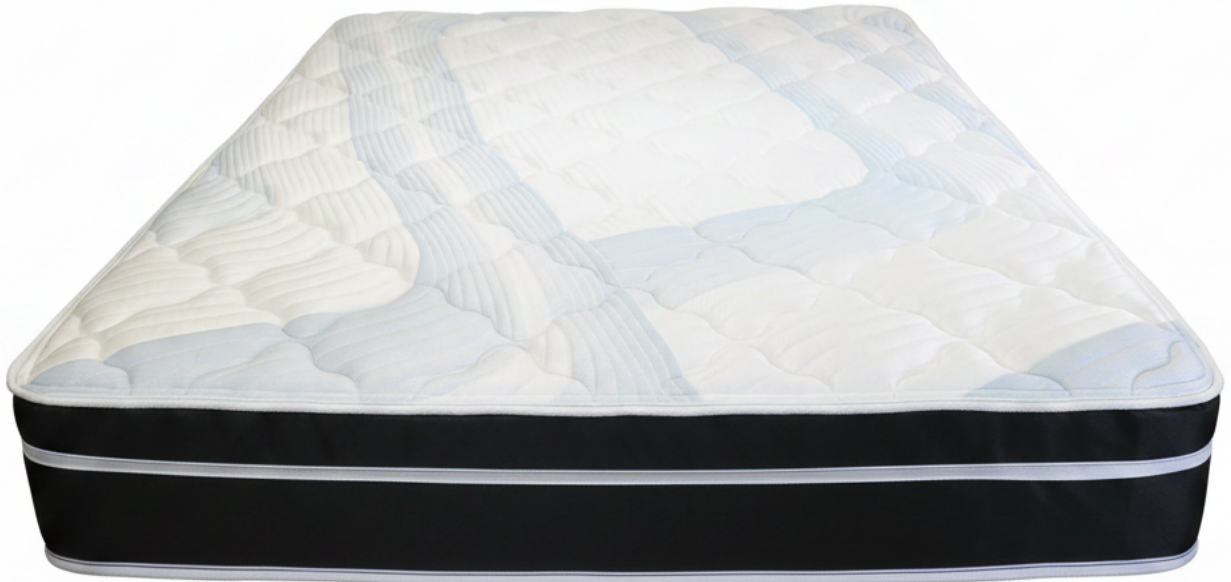

Flat

The Flat is a premium hybrid mattress. Feel supported with an advanced three zone

pocket coil system, topped with a medium firm layer, and a two inch medium firm eurotop. A firm foam encasement is added to provide added strength to the edges.

Categories: Alora's Multizoned Pocketed Series